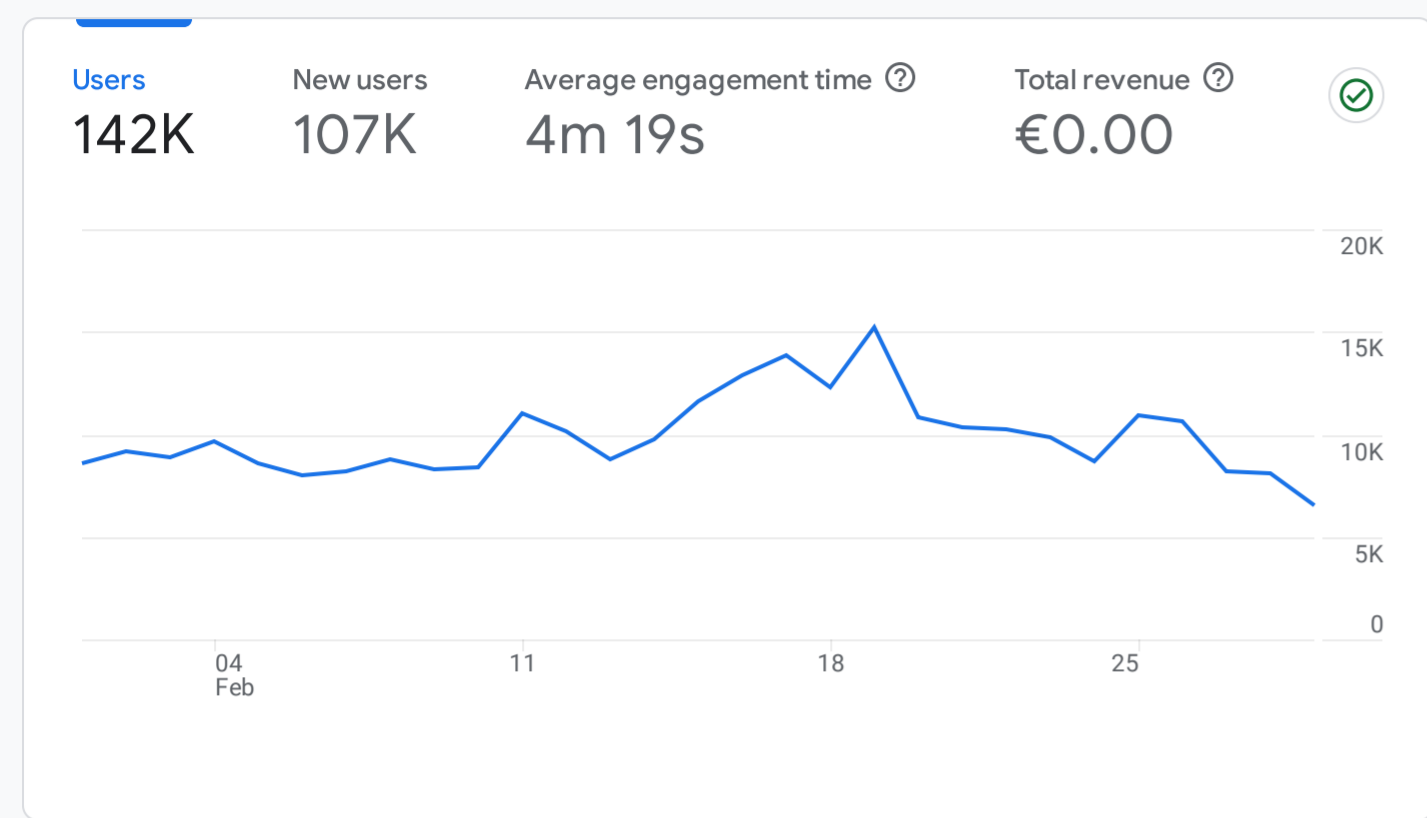

All Users Add comparison +

Custom 1 Feb - 29 Feb 2024

AD AGENCIES

WHAT ARE YOUR TOP CAMPAIGNS?

Sessions by Session primary channel group...

SESSION PRIMARY CHAN...	SESSIONS
Organic Search	251K
Direct	114K
Unassigned	93K
Organic Social	16K
Referral	1.5K

[View pages and screens](#)

WHAT ARE YOUR TOP EVENTS?

Event count by Event name

EVENT NAME	EVENT COUNT
page_view	1.1M
user_engagement	853K
session_start	472K
scroll	196K
first_visit	107K
click	18K
view_search_results	1.2K